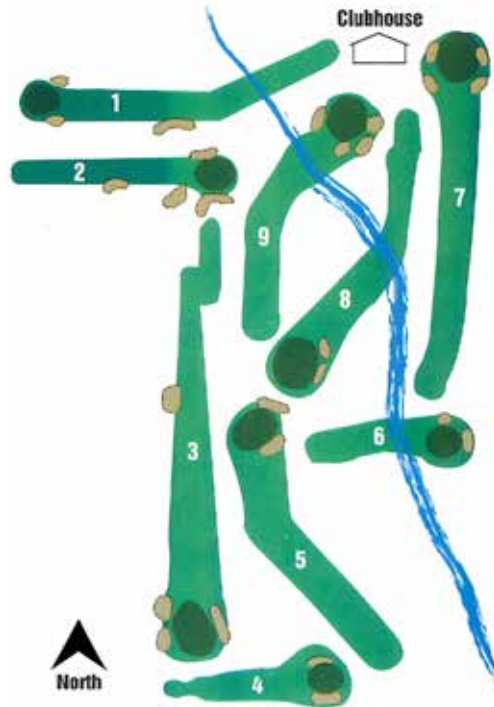

### MENS COURSE RATING & SLOPE

Blue-Blue 70.2/124  
 Blue-White 69.1/122  
 White-White 68.0/119

### LADIES COURSE RATING & SLOPE

Silver-Silver 72.4/126  
 Silver-Red 71.1/122  
 Red-Red 69.8/119

### PIN PLACEMAT DESIGNATION

## RULES

- Golfers must register in clubhouse.
- U.S.G.A. Rules of golf apply.
- OUT OF BOUNDS: Marked inside edge of white stakes.
- WATER HAZARDS: No. 1, 6, 8 and 9. Play ball back of entry spot. Penalty 1 stroke.
- Golfers playing 18 holes will alternate on Hole #10 with golfers starting on Hole #1.
- Single players have no priority on course.
- Keep carts on available cart paths or maintain a minimum of 30 feet from all greens and tees.
- Carts should scatter in rough.
- Replace all divots, fix ball marks on greens and rake traps.
- Only clubhouse purchased carry-ons allowed.